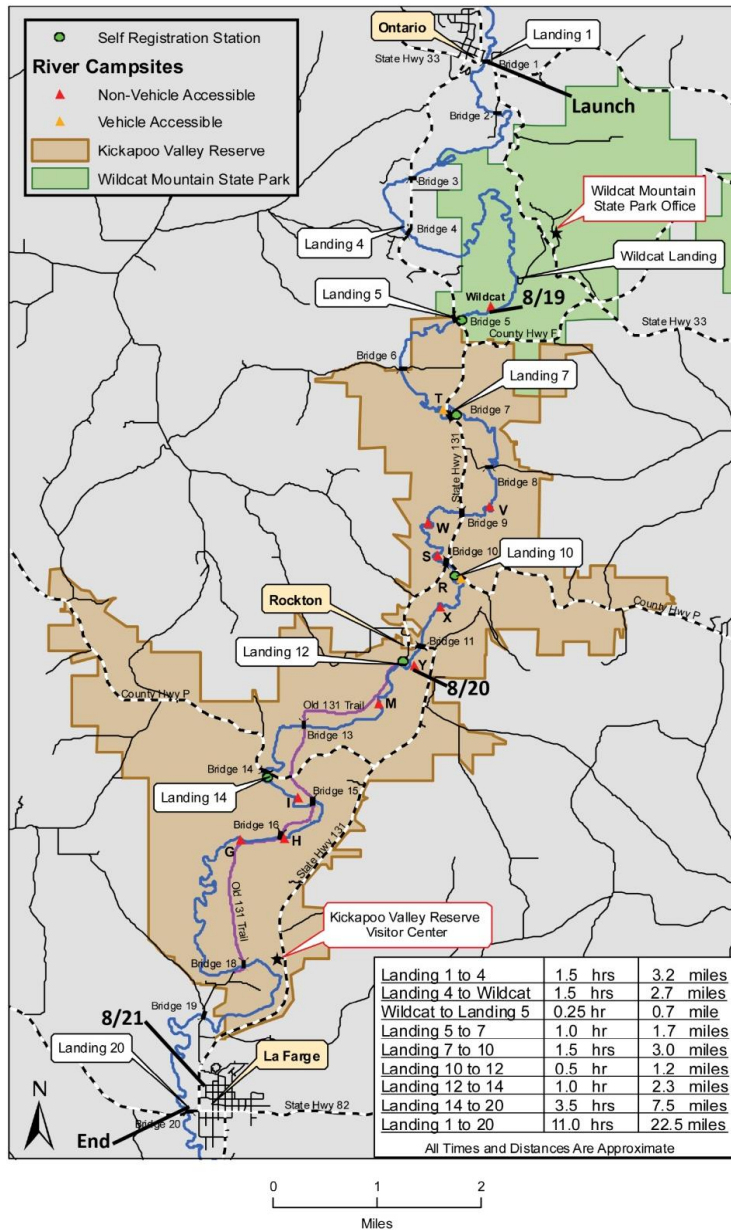

Kickapoo River Trip Itinerary

August 21 - 25, 2017

10 – 12 year olds

Monday, August 21 – *Drop off and pick up at Monona Campus**

Get to know each other and go over the itinerary for the trip. Bring your gear for the trip as we will pack up the packs, go over meals for the trip, and make trail mix to have while paddling.

Tuesday, August 22 – *Drop off at Monona Campus at 9am* (See you Friday!)*

Load bus and travel to Ontario, WI. Set up camp, hike and explore Wildcat Mountain State Park. Canoes will be dropped off for a full day of paddling on Wednesday.

Friday, August 25 – *Pick up at Monona Campus at 4pm**

Tear down camp, pack up the packs and load the bus to head back to ALNC. We will unpack & put away gear once back at ALNC.

Severe Weather Plan:

If severe weather strikes, trip leaders are trained and will go over trailside procedures with all of the campers and safely take shelter where available. They will assess the weather every day and delay departure or change plans as needed. The trip leaders have NOAA weather radios with them as well as a cell phone for emergency use.

**Drop-off at 8:30am and pick-up by 5:30pm if registered for Extended Day option.*

- Please See Map on Next Page -

Kickapoo River - Ontario to La Farge

Emergency Contact Numbers ALNC (8:30am – 5:00pm):

608-216-9372: Nature Center Director, Virginia Wiggen