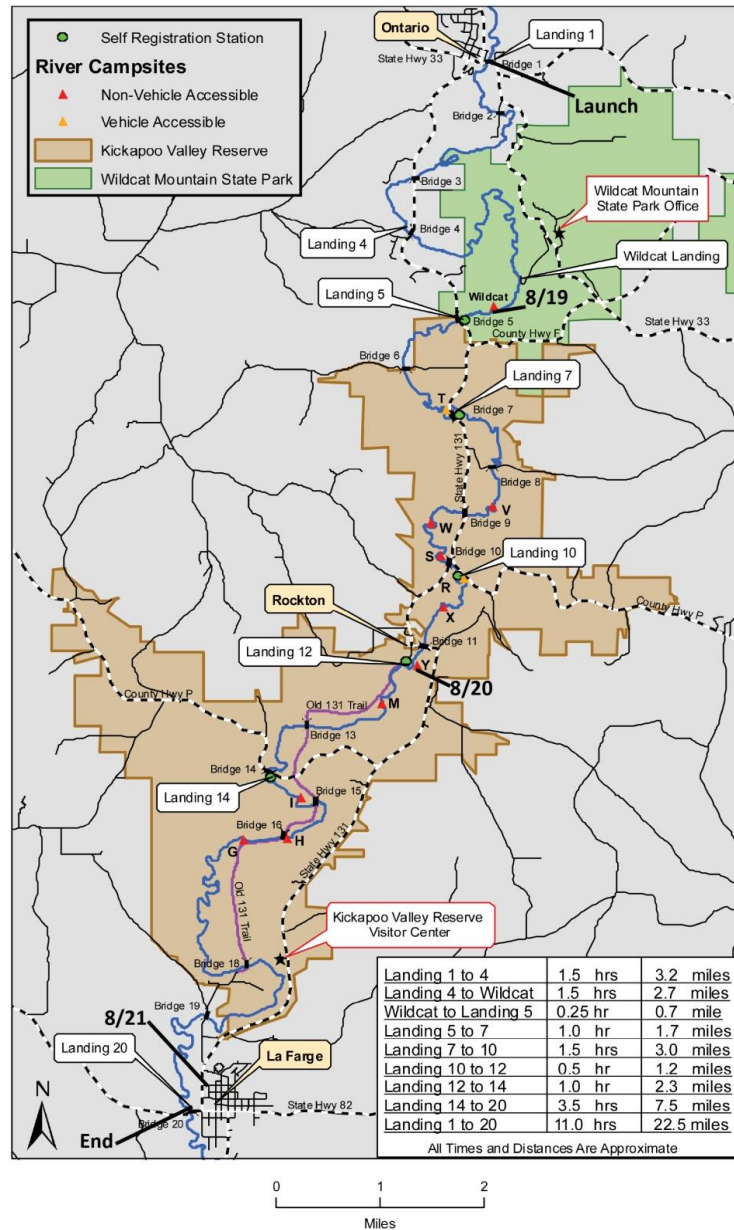

Kickapoo River Trip Itinerary

July 17- July 21, 2017

10 – 12 year olds

Monday, July 17 – *Drop off and pick up at Monona Campus**

Get to know each other and go over the itinerary for the trip. Bring your gear for the trip as we will pack up the packs, go over meals for the trip, and make trail mix to have while paddling.

Tuesday, July 18– *Drop off at Monona Campus at 9am* (See you Friday!)*

Load bus and travel to Ontario, WI. Set up camp, hike and explore Wildcat Mountain State Park. Canoes will be dropped off for a full day of paddling on Wednesday.

Friday, July 21 – *Pick up at Monona Campus at 4pm**

Tear down camp, pack up the packs and load the bus to head back to ALNC. We will unpack & put away gear once back at ALNC.

Severe Weather Plan:

If severe weather strikes, trip leaders are trained and will go over trailside procedures with all of the campers and safely take shelter where available. They will assess the weather every day and delay departure or change plans as needed. The trip leaders have NOAA weather radios with them as well as a cell phone for emergency use.

**Drop-off at 8:30am and pick-up by 5:30pm if registered for Extended Day option.*

- *Please See Map on Next Page*

Kickapoo River - Ontario to La Farge

Emergency Contact Numbers ALNC (8:30am – 5:00pm):

608-216-9372: Nature Center Director, Virginia Wiggen